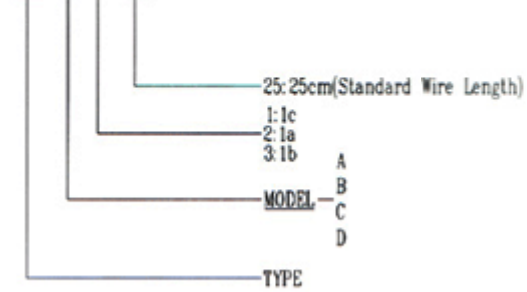

SK SERIES

ORDER CODE

SK-A-1-25

Type	SK-A	SK-B	SK-C	SK-D
Description \ Photo				
WxLxH(mm)	25.0x22.5x23.5	26.4x23.4x22.8	25.0x22.5x23.5	30.6x36.0x36.0
Type Application Fit	SCB	SCB	SCB	SCB